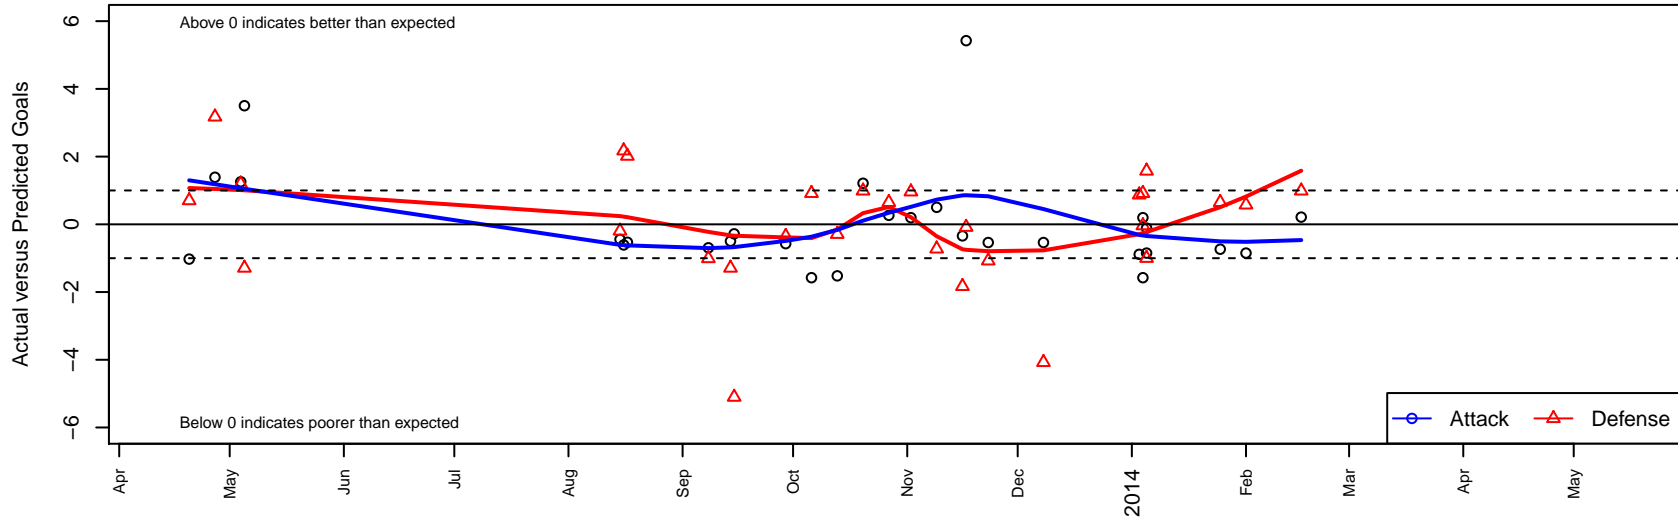

# Harbor Premier Green B98

Harbor FC  
 Gig Harbor, WA  
 B98 total strength=1324  
 attack=6.46 defense=5.86  
 fall league = RCL B98 Div 2, RCL B98 Div 4  
 notes= Cashmore 2013  
 alt names used:  
 Harbor Premier  
 Harbor Premier FC  
 Harbor Premier B98  
 HARBOR FC B98 GREEN ()  
 Harbor Premier B98 Green A  
 Harbor Premier B98' Green

Venues played:  
 Challenger Div 1 Cup U14  
 Bigfoot Gold U15  
 RCL B98 Div 2  
 RCL B98 Div 4  
 PacNW Winter Classic Premier II U15  
 Challenge Cup B98 Division 2 – Challenge 2

**Harbor Premier Green B98**  
 Dots are actual minus expected GF (blue circles) and GA (red triangles).  
 Blue line is smoothed change in attack strength. Red is smoothed change in defense strength.